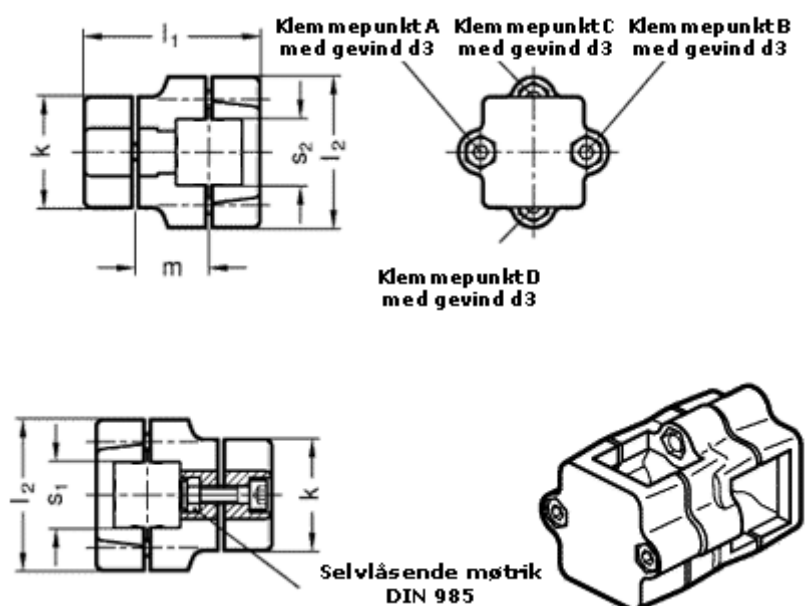

Article number: 20134V35V35602BL
Description: E+G Two-way Connector
GN134-V35-V35-60-2-BL

Measures

Adjustable clamp lever = GN 911-M 8-55 have to be ordred separately

d3	= M 8
k	= 60
l1	= 109.0
l2	= 79
m	= 50.0
s1	= 35
s2	= 35